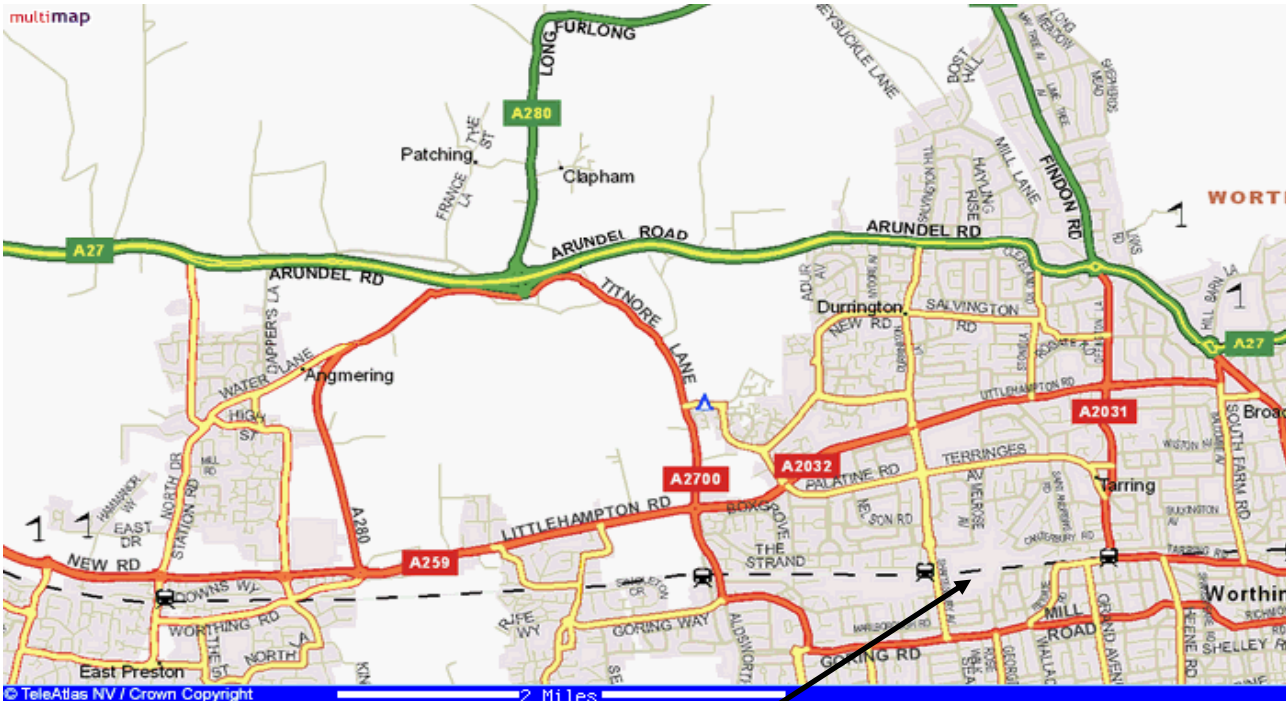

Directions to Lancing Rangers Six a side Tournament

Lancing Rangers Tournament

Parking

Worthing Leisure Centre

Any problems please call Mike on 07746 425808 or Tim on 07801 687212